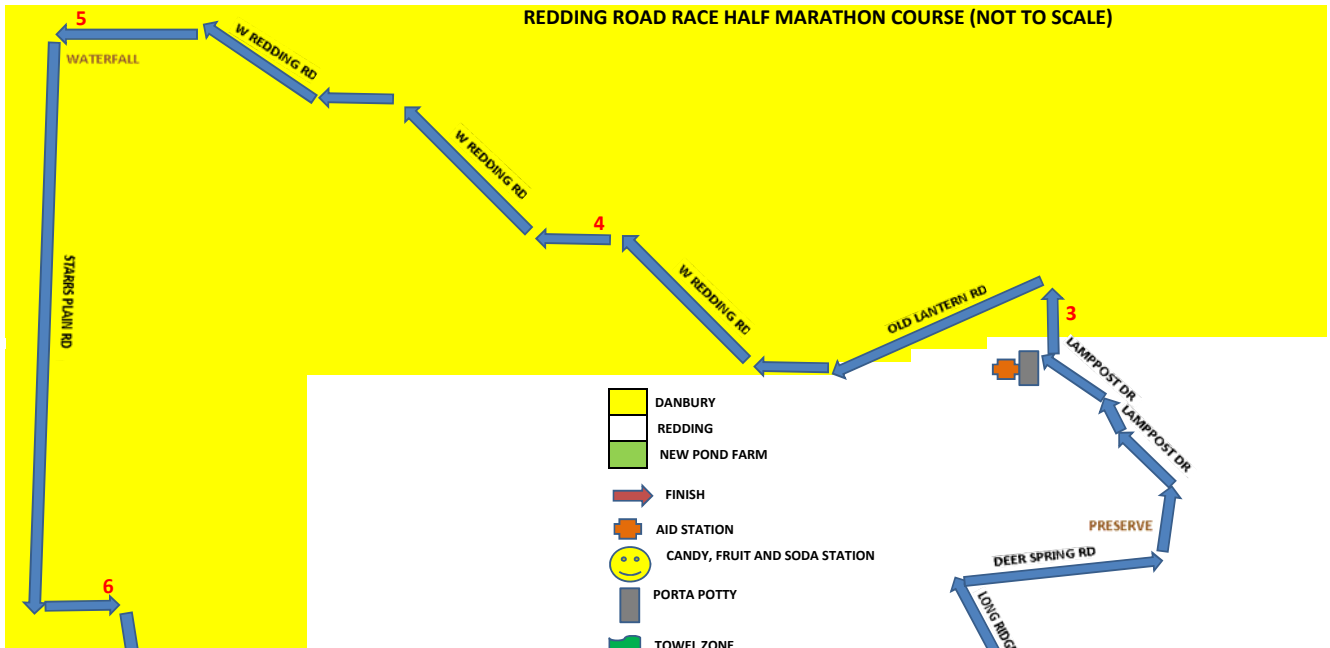

REDDING ROAD RACE HALF MARATHON COURSE (NOT TO SCALE)

- DANBURY
- REDDING
- NEW POND FARM
- FINISH
- AID STATION
- CANDY, FRUIT AND SODA STATION
- PORTA POTTY
- TOWEL ZONE
- MESSAGES